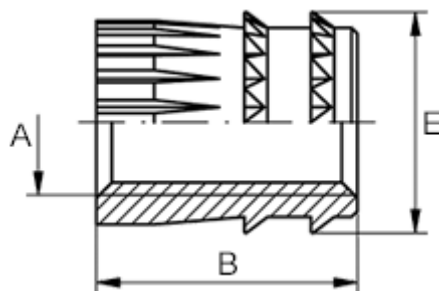

Data Sheet

Article number: 12830000040800
Description: KLEE-coil 830 000 040.800
M4 Brass

Measures

Female thread A	= M4
Length B	= 5.0
Max outer diameter E	= 7.0
Number of cramping feathers	= 1
Recommended bore diameter	= 5.9 to 6